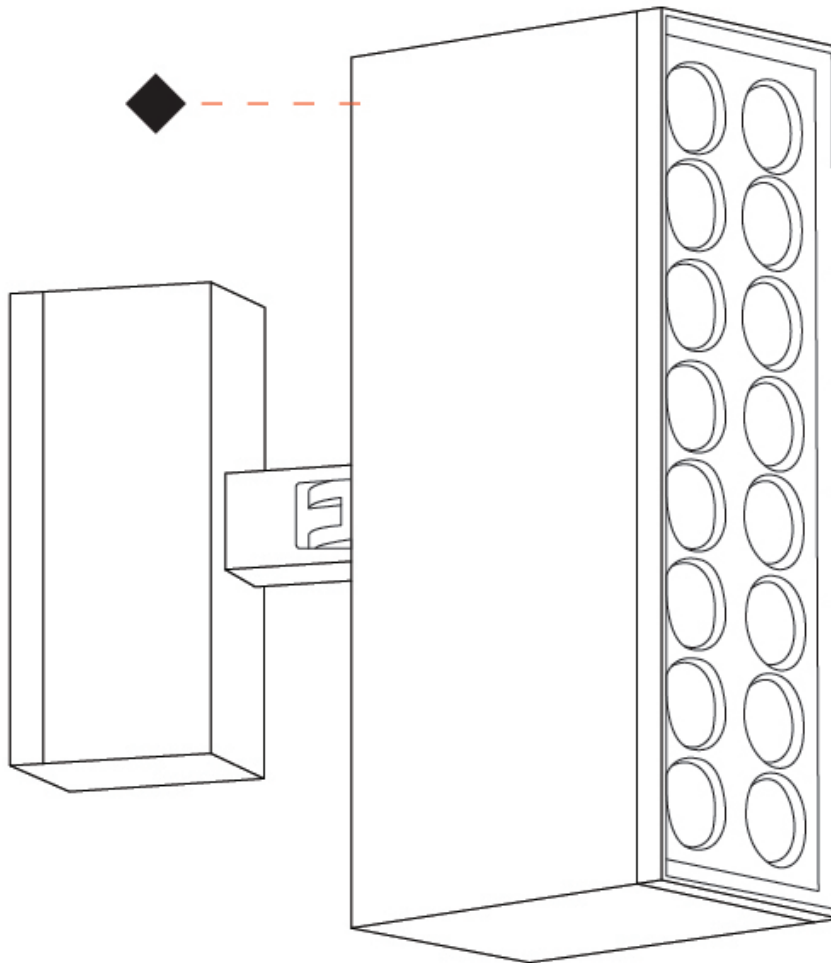

TARGET POST

E9B289-

PROJECT	_____
TYPE	_____
SPECIFIER	_____
QUANTITY	_____
DATE	_____